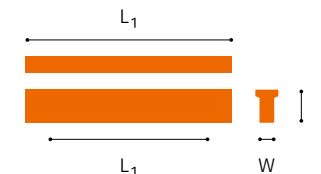

# Furnisol®

RIVAL | MGO34 | ALUMINIUM

INDEX	L <sub>1</sub>	L	H	W
MGO34.0096/116	96	116	20	8
MGO34.0128/146	128	146	20	8
MGO34.0160/247	160	247	20	8
MGO34.0320/542	320	542	20	8
MGO34.0480/602	480	602	20	8